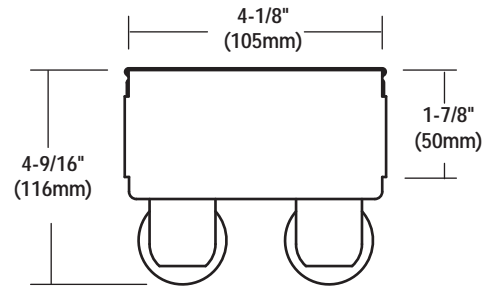

ORDERING INFORMATION

TYPICAL ORDER EXAMPLE: **LIS 2 32 SS010 EM UE**

Prefix	Lamps	Lamp Type	Ballasts	Options	Voltage
LIS	2	T8 17 - 17W 24" 25 - 25W 36" 32 - 32W 48" T12 20 - 20W 24" 30 - 30W 36" 34 - 34W 48" Note: For tandem configurations suffix number above with "-2"	SSOD - T8 Dimming (specify type) SSOL - T8 Low Watt SSOHL - T8 High Power Factor SSOR - T8 Rapid Start SSO10 - T8 <10% THD Instant Start SS12 - T12 Electronic	F - Fusing EM - Emergency Pack EMDL - Emergency Pack - Damp Location PM - Prewired Plug-in Assembly (specify circuitry. See Options/Accessories Section) NYC - 20 GA. Housing	120 - 120V 277 - 277V 347 - 347V UE - Universal Electronic (120-277V)

ACCESSORY ORDERING INFORMATION (Accessories are field installed)			
Description	Order Number	Description	Order Number
Wire Guard - 4 foot	WG240	Symmetrical Reflector (specify unit)	SR
Clamp Hanger	CH-12	Asymmetrical Reflector (specify unit)	AR
Chain Hanger Set (36" length)	CHS