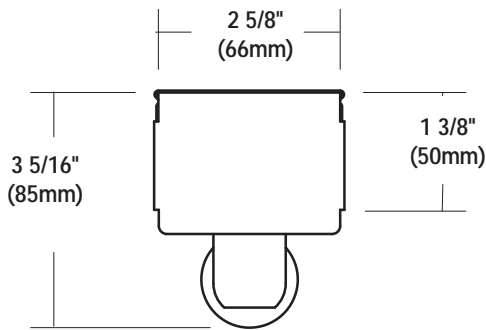

ONE LAMP STRIP (T8/T12)

S1

DIMENSIONS

PRODUCT HIGHLIGHTS

- Premium housing crimped along sides for extra rigidity and straight alignment
- Accepts optional plug-in wiring feature for continuous row installation
- Alignment couplers furnished for continuous row installation
- Channel cover equipped with quarter-turn, captive fasteners for easy access to ballast compartment

ACCESSORY ORDERING INFORMATION (Accessories are field installed)			
Description	Order Number	Description	Order Number
Wire Guard - 4 foot	WG140	Symmetrical Reflector (specify unit)	SR
Clamp Hanger	CH-11	Asymmetrical Reflector (specify unit)	AR
Chain Hanger Set (36" length)	CHS		