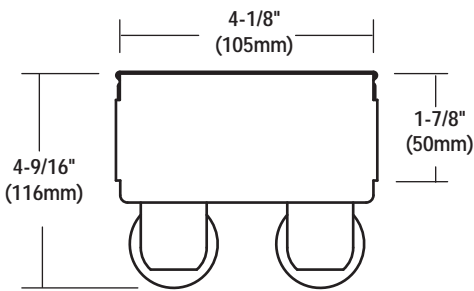

PRODUCT HIGHLIGHTS

- Premium housing crimped along sides for extra rigidity and straight alignment
- Accepts optional plug-in wiring feature for continuous row installation
- Alignment couplers furnished for continuous row installation
- Channel cover equipped with quarter-turn, captive fasteners for easy access to ballast compartment

CONSTRUCTION - Fixture housing, lampholder brackets, end sections and channel cover constructed of code-gauge, die-formed steel.

ELECTRICAL - All devices UL/CUL

listed. Suitable for damp locations. Damp location emergency pack must be specified separately. Ballasts are energy-saving solid-state electronic or electromagnetic. Ballasts and lampholders replaceable without removing from ceiling. Discrete voltage must be specified for emergency pack options when wired with flex.

PHOTOMETRICS - Please visit our web site at www.lsi-industries.com for detailed photometric data.

ORDERING INFORMATION

TYPICAL ORDER EXAMPLE: LIS 2 59 SS010 F UE

Prefix	Lamps	Lamp Type	Ballasts	Options	Voltage	
LIS	1 2	T8 Lamps 59 - 59W 96" T8 HO Lamps 44 - 44W 48" HO 65 - 65W 72" HO 86 - 86W 96" HO Note: For tandem configurations suffix number above with "-2"	T12 Lamps 48 - 39W 48" 72 - 56W 72" 96 - 75W 96" T12HO Lamps 48HO - 60W 48" 72HO - 85W 72" 96HO - 110W 96"	SSO - T8 Electronic SSOHL - T8 High Power Factor SSO10 - T8 <10% THD Instant Start SS12 - T12 Electronic	F - Fusing EM - Emergency Pack EMDL - Emergency Pack - Damp Location PM - Prewired Plug-in Assembly (specify circuitry. See Options/Accessories Section)	120 - 120V 277 - 277V 347 - 347V UE - Universal Electronic (120-277V)

ACCESSORY ORDERING INFORMATION (Accessories are field installed)

Description	Order Number	Description	Order Number
Wire Guard - 4 foot	WG240	Symmetrical Reflector (specify unit)	SR
Clamp Hanger	CH-12	Asymmetrical Reflector (specify unit)	AR
Chain Hanger Set (36" length)	CHS