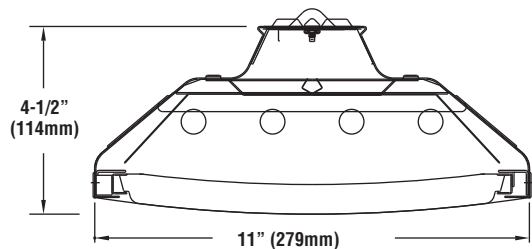

RX / RXL

DIMENSIONS

RETAILMAX LOUVERED FLUORESCENT HIGH/LOW BAY

PRODUCT HIGHLIGHTS

- Available with 2, 3 or 4 T8, T5 OR T5HO lamps
- Excellent for large open retail & commercial / industrial spaces
- Low profile - 4.5" x 11.0"
- Available with solid top reflector or with mini slots for up-light
- Quarter turn captive fasteners for easy maintenance
- Optional specular reflector insert provides narrow distribution pattern for narrow aisles or higher mounting heights
- Available in 4-foot & 8-foot lengths
- Spring-loaded rails provide positive retention and easy removal of the louver
- Alignment bumps/indents on end caps ensure straight, uniform rows