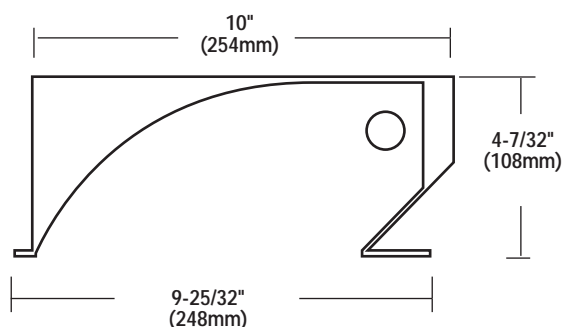

NWW

RECESSED WALL WASH (2' & 4')

DIMENSIONS

PRODUCT HIGHLIGHTS

- Uniform illumination of vertical surfaces/ displays
- Low-iridescent, specular aluminum internal reflectors
- Unique reflector lock-in system for easy maintenance without tools

CONSTRUCTION - Fixture housing, lampholder brackets, end sections and reflector constructed of code-gauge, die-formed steel. Housing channel crimped along sides for added rigidity/straight alignment.

ELECTRICAL - All devices UL/CUL listed. Suitable for damp locations. Damp location emergency pack must be specified separately. Ballasts are solid-state electronic. Ballasts and lampholders replaceable without removing from ceiling. Discrete voltage must be specified for emergency pack options when wired with flex. Where lamps are included as part of the fixture, lamp CRI and color temperature must be specified.