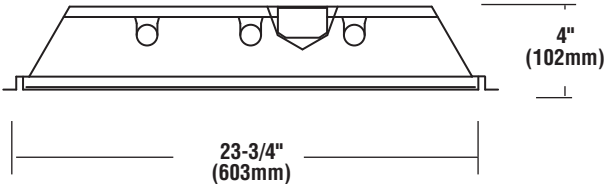

DIMENSIONS

PRODUCT HIGHLIGHTS

- Extra-high efficiency
- Optimum lamp spacing for uniform light distribution
- Integral EQ grid clips

APPLICATION - Recessed grid or flanged troffer.

CONSTRUCTION - Housing/end sections constructed of structurally embossed, 22-gauge, cold rolled steel. Wire way covers snap in for easy attachment/removal. Access plate provided as standard for flexible conduit attachment. Flat, steel door frame with cam-actuated latches and T-hinges can be inserted from either side. Optional aluminum doors available.