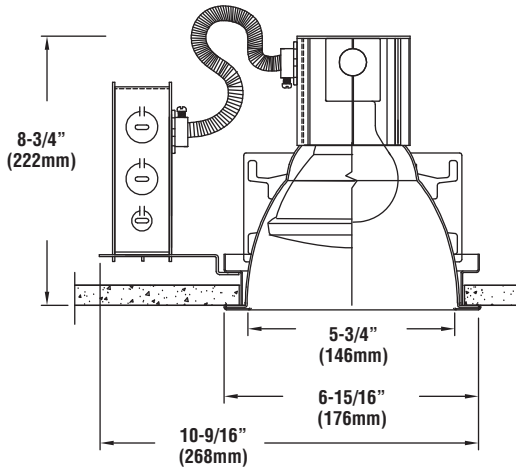

206VI

6" VERTICAL INCANDESCENT - OPEN & BAFFLED

Alzak® is a registered trademark of the Aluminum Company of America.

DIMENSIONS ROUGH IN: 6-3/8" (162mm)

PRODUCT HIGHLIGHTS

- Premium quality open reflector with a variety of baffle options & decorative accessories.
- .050" spun aluminum reflector available in low-iridescent Alzak® or painted finishes. White self-trim flange.
- Vertical orientation provides medium beam spread for even illumination at higher ceiling heights or added punch at lower heights
- Computer-aided design optimizes visual comfort, efficiency and distribution.
- Socket adjustable from below ceiling without tools.

CONSTRUCTION - Frame-in housing constructed of galvanized heavy gauge steel. Socket housing made of extruded aluminum.

ELECTRICAL - A self resetting thermal protector is provided standard.

MOUNTING - Minimized overall housing dimensions simplify installation and access to junction box. Butterfly brackets accept 27" or 52" C-Channels, nailer bars or EMT conduit. Accommodates ceilings up to 1" thick.

CONE OF LIGHT Beam Spread 37° Max. CP 1,603

Throw Distance (Feet)	Illuminance (Footcandles)	Beam Width (Feet)
2.00	400	1.34
4.00	100	2.68
6.00	44.4	4.02
8.00	25	5.35
10.00	16.0	6.69

LUMINAIRE ORDERING INFORMATION