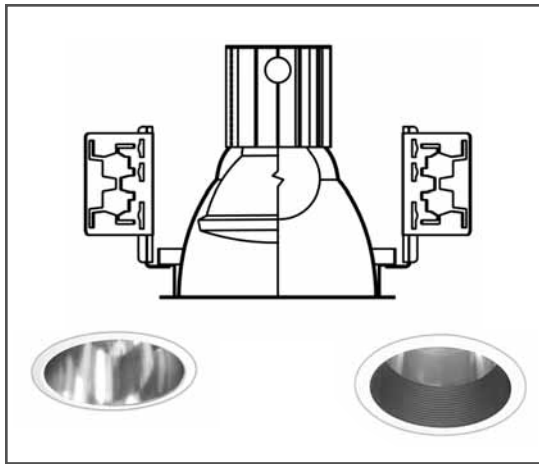

206VI

6" VERTICAL INCANDESCENT - OPEN & BAFFLED

Alzak® is a registered trademark of the Aluminum Company of America.

DIMENSIONS ROUGH IN: 6-3/8" (162mm)

PRODUCT HIGHLIGHTS

- Premium quality open reflector with a variety of baffle options & decorative accessories.
- .050" spun aluminum reflector available in low-iridescent Alzak® or painted finishes. White self-trim flange.
- Vertical orientation provides medium beam spread for even illumination at higher ceiling heights or added punch at lower heights
- Computer-aided design optimizes visual comfort, efficiency and distribution.
- Socket adjustable from below ceiling without tools.

CONSTRUCTION - Frame-in housing constructed of galvanized heavy gauge steel. Socket housing made of extruded aluminum.

ELECTRICAL - A self resetting thermal protector is provided standard.

MOUNTING - Minimized overall housing dimensions simplify installation and access to junction box. Butterfly brackets accept 27" or 52" C-Channels, nailer bars or EMT conduit. Accommodates ceilings up to 1" thick.

CONE OF LIGHT Beam Spread 37° Max. CP 1,603

Throw Distance (Feet)	Illuminance (Footcandles)	Beam Width (Feet)
2.00	400	1.34
4.00	100	2.68
6.00	44.4	4.02
8.00	25	5.35
10.00	16.0	6.69

LUMINAIRE ORDERING INFORMATION