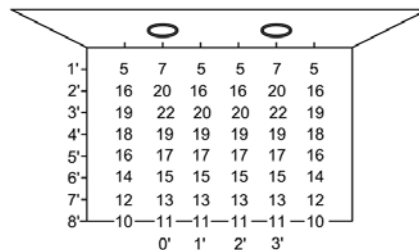

Alzak® is a registered trademark of the Aluminum Company of America.

**DIMENSIONS**      **ROUGH IN: 6-3/8" (162mm)**

206V 142W Open Wall Wash  
3' out from wall, 3' on center

3' out from wall  
3' OC  
206V 142 open ww