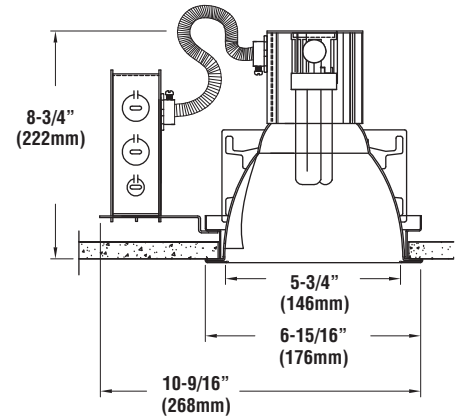

**MOUNTING** - Minimized overall housing dimensions simplify installation and access to junction box. Butterfly brackets accept 27" or 52" C-Channels, nailer bars or EMT conduit. Accommodates ceilings up to 1" thick.

**PHOTOMETRICS** - Please visit our web site at [www.lsi-industries.com](http://www.lsi-industries.com) for detailed photometric data.

**LISTING** - UL listed to U.S. and Canadian safety standards. Non-IC rated. Suitable for damp locations. Listed for use with thru wiring. IBEW Union made in the U.S.A.

Alzak® is a registered trademark of the Aluminum Company of America.

**DIMENSIONS**      **ROUGH IN: 6-3/8" (162mm)**

206V 142W Open Wall Wash  
3' out from wall, 3' on center

3' out from wall  
3' OC  
206V 142 open ww