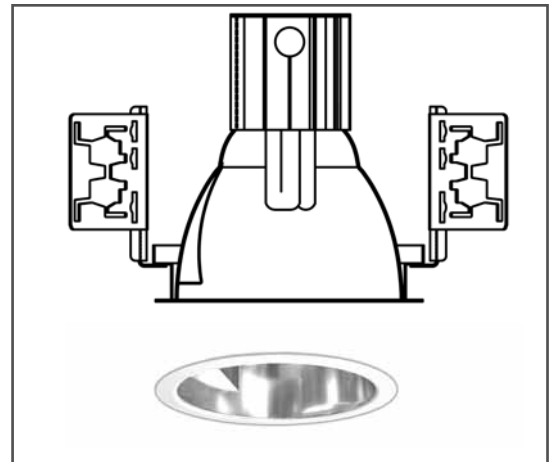

6" VERTICAL FLUORESCENT - OPEN WALL WASH

206VCFLWW

PRODUCT HIGHLIGHTS

- Premium quality open reflector with semi specular wall wash insert.
- .050" spun aluminum reflector available in low-iridescent Alzak® or painted finishes. White self-trim flange.
- Vertical orientation provides asymmetrical beam spread for even wall illumination.
- Computer-aided design optimizes visual comfort, efficiency and distribution.
- Reflector and kicker can be rotated after installation.
- Socket adjustable from below ceiling without tools.

CONSTRUCTION - Frame-in housing constructed of galvanized heavy gauge steel. Socket housing made of extruded aluminum.

ELECTRICAL - Ballasts are Class P, solid state electronic, universal voltage (120V thru 277V) with end-of-life shutdown protection.

MOUNTING - Minimized overall housing dimensions simplify installation and access to junction box. Butterfly brackets accept 27" or 52" C-Channels, nailer bars or EMT conduit. Accommodates ceilings up to 1" thick.

PHOTOMETRICS - Please visit our web site at www.lsi-industries.com for detailed photometric data.

LISTING - UL listed to U.S. and Canadian safety standards. Non-IC rated. Suitable for damp locations. Listed for use with thru wiring. IBEW Union made in the U.S.A.

Alzak® is a registered trademark of the Aluminum Company of America.

DIMENSIONS   **ROUGH IN: 6-3/8" (162mm)**