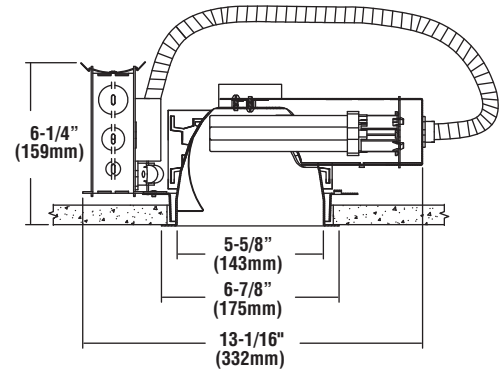

MOUNTING - Minimized overall housing dimensions simplify installation and access to junction box. Butterfly brackets accept 27" or 52" C-Channels, nailer bars or EMT conduit. Accommodates ceilings up to 2" thick.

Alzak® is a registered trademark of the Aluminum Company of America.

DIMENSIONS ROUGH IN: 6-3/8" (162mm)

206H 226W Open Wall Wash
3' out from wall
3' on center

1'	4	5	4	4	5	4
2'	20	22	22	22	22	20
3'	27	27	29	29	27	27
4'	23	22	24	24	22	23
5'	17	17	19	19	17	17
6'	14	13	13	13	13	14
7'	10	11	11	11	11	10
8'	8	8	8	8	8	8
	0'	1'	2'	3'		