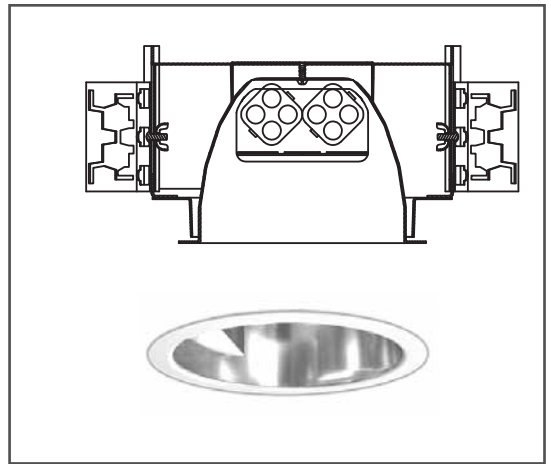

6" HORIZONTAL FLUORESCENT - OPEN WALL WASH

206HCFLWW

PRODUCT HIGHLIGHTS

- Premium quality open reflector with a semi specular wall wash insert.
- .050" spun aluminum reflector available in low-iridescent Alzak® or painted finishes. White self-trim flange.
- Horizontal orientation provides asymmetrical beam spread for even wall illumination.
- Computer-aided design optimizes visual comfort, efficiency and distribution.

CONSTRUCTION - Frame-in housing constructed of galvanized heavy gauge steel with adjustable yoke to retain reflector. Socket housing made of die formed galvanized steel.

ELECTRICAL - Ballasts are Class P, solid state electronic, universal voltage (120V thru 277V) with end-of-life shutdown protection.

MOUNTING - Minimized overall housing dimensions simplify installation and access to junction box. Butterfly brackets accept 27" or 52" C-Channels, nailer bars or EMT conduit. Accommodates ceilings up to 2" thick.

Alzak® is a registered trademark of the Aluminum Company of America.

DIMENSIONS ROUGH IN: 6-3/8" (162mm)

206H 226W Open Wall Wash
3' out from wall
3' on center

1'	4	5	4	4	5	4
2'	20	22	22	22	22	20
3'	27	27	29	29	27	27
4'	23	22	24	24	22	23
5'	17	17	19	19	17	17
6'	14	13	13	13	13	14
7'	10	11	11	11	11	10
8'	8	8	8	8	8	8
	0'	1'	2'	3'		